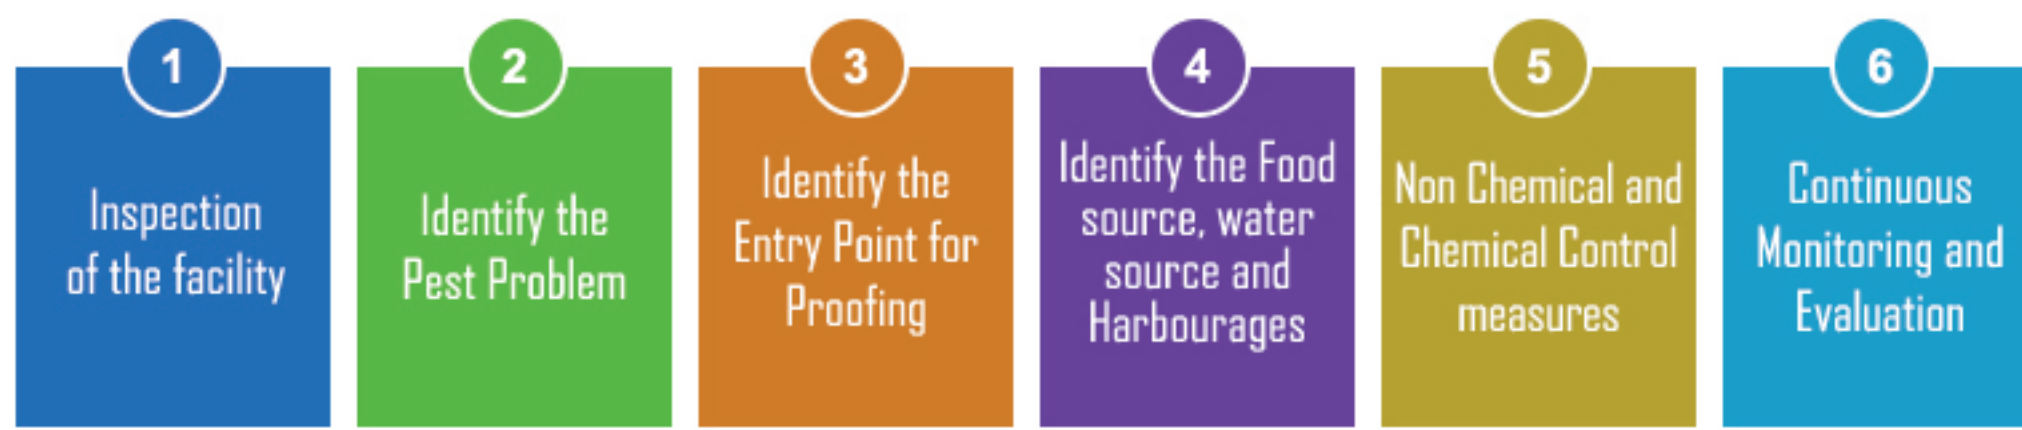

COMPANY PROFILE

10 Reasons Why You Should Choose Us?

- CHOOSE HIGH PERFORMING PRODUCTS
- CHOOSE QUALIFIED AND CERTIFIED STAFF AT YOUR SERVICE
- CHOOSE THE EXPERTS WITH SUPPORTING STAFF
- CHOOSE A 24/7 SERVICE
- CHOOSE UNLIMITED FREE CALL BACK
- CHOOSE 90-MINUTES EMERGENCY ATTENDANCE
- CHOOSE INSURANCE PROTECTION AGAINST ANY DAMAGE
- CHOOSE VALUE FOR YOUR MONEY
- CHOOSE SATISFACTION GUARANTEE
- CHOOSE SERVO SERVICES.

Integrated Pest Management

Servo is using the latest techniques, internationally recognized system which integrates different control measures which will guarantee long term and effective control of pest for all the times.

Steps of IPM

Pest Control Products

Servo offers Innovative, quality and powerful units to control the pests. Combining excellent value with expertise from technicians and leading biologists, Servo gives you a diverse range of professional and specialist Pest Control Products.

Comprehensive inspection and identification are the keys to isolating and evaluating the pest problems within your particular environment Servo services is the utilization of the Integrated Pest Management programmed which strictly conforming to the HACCP requirements of food processing, hospitality and other industrial establishments.